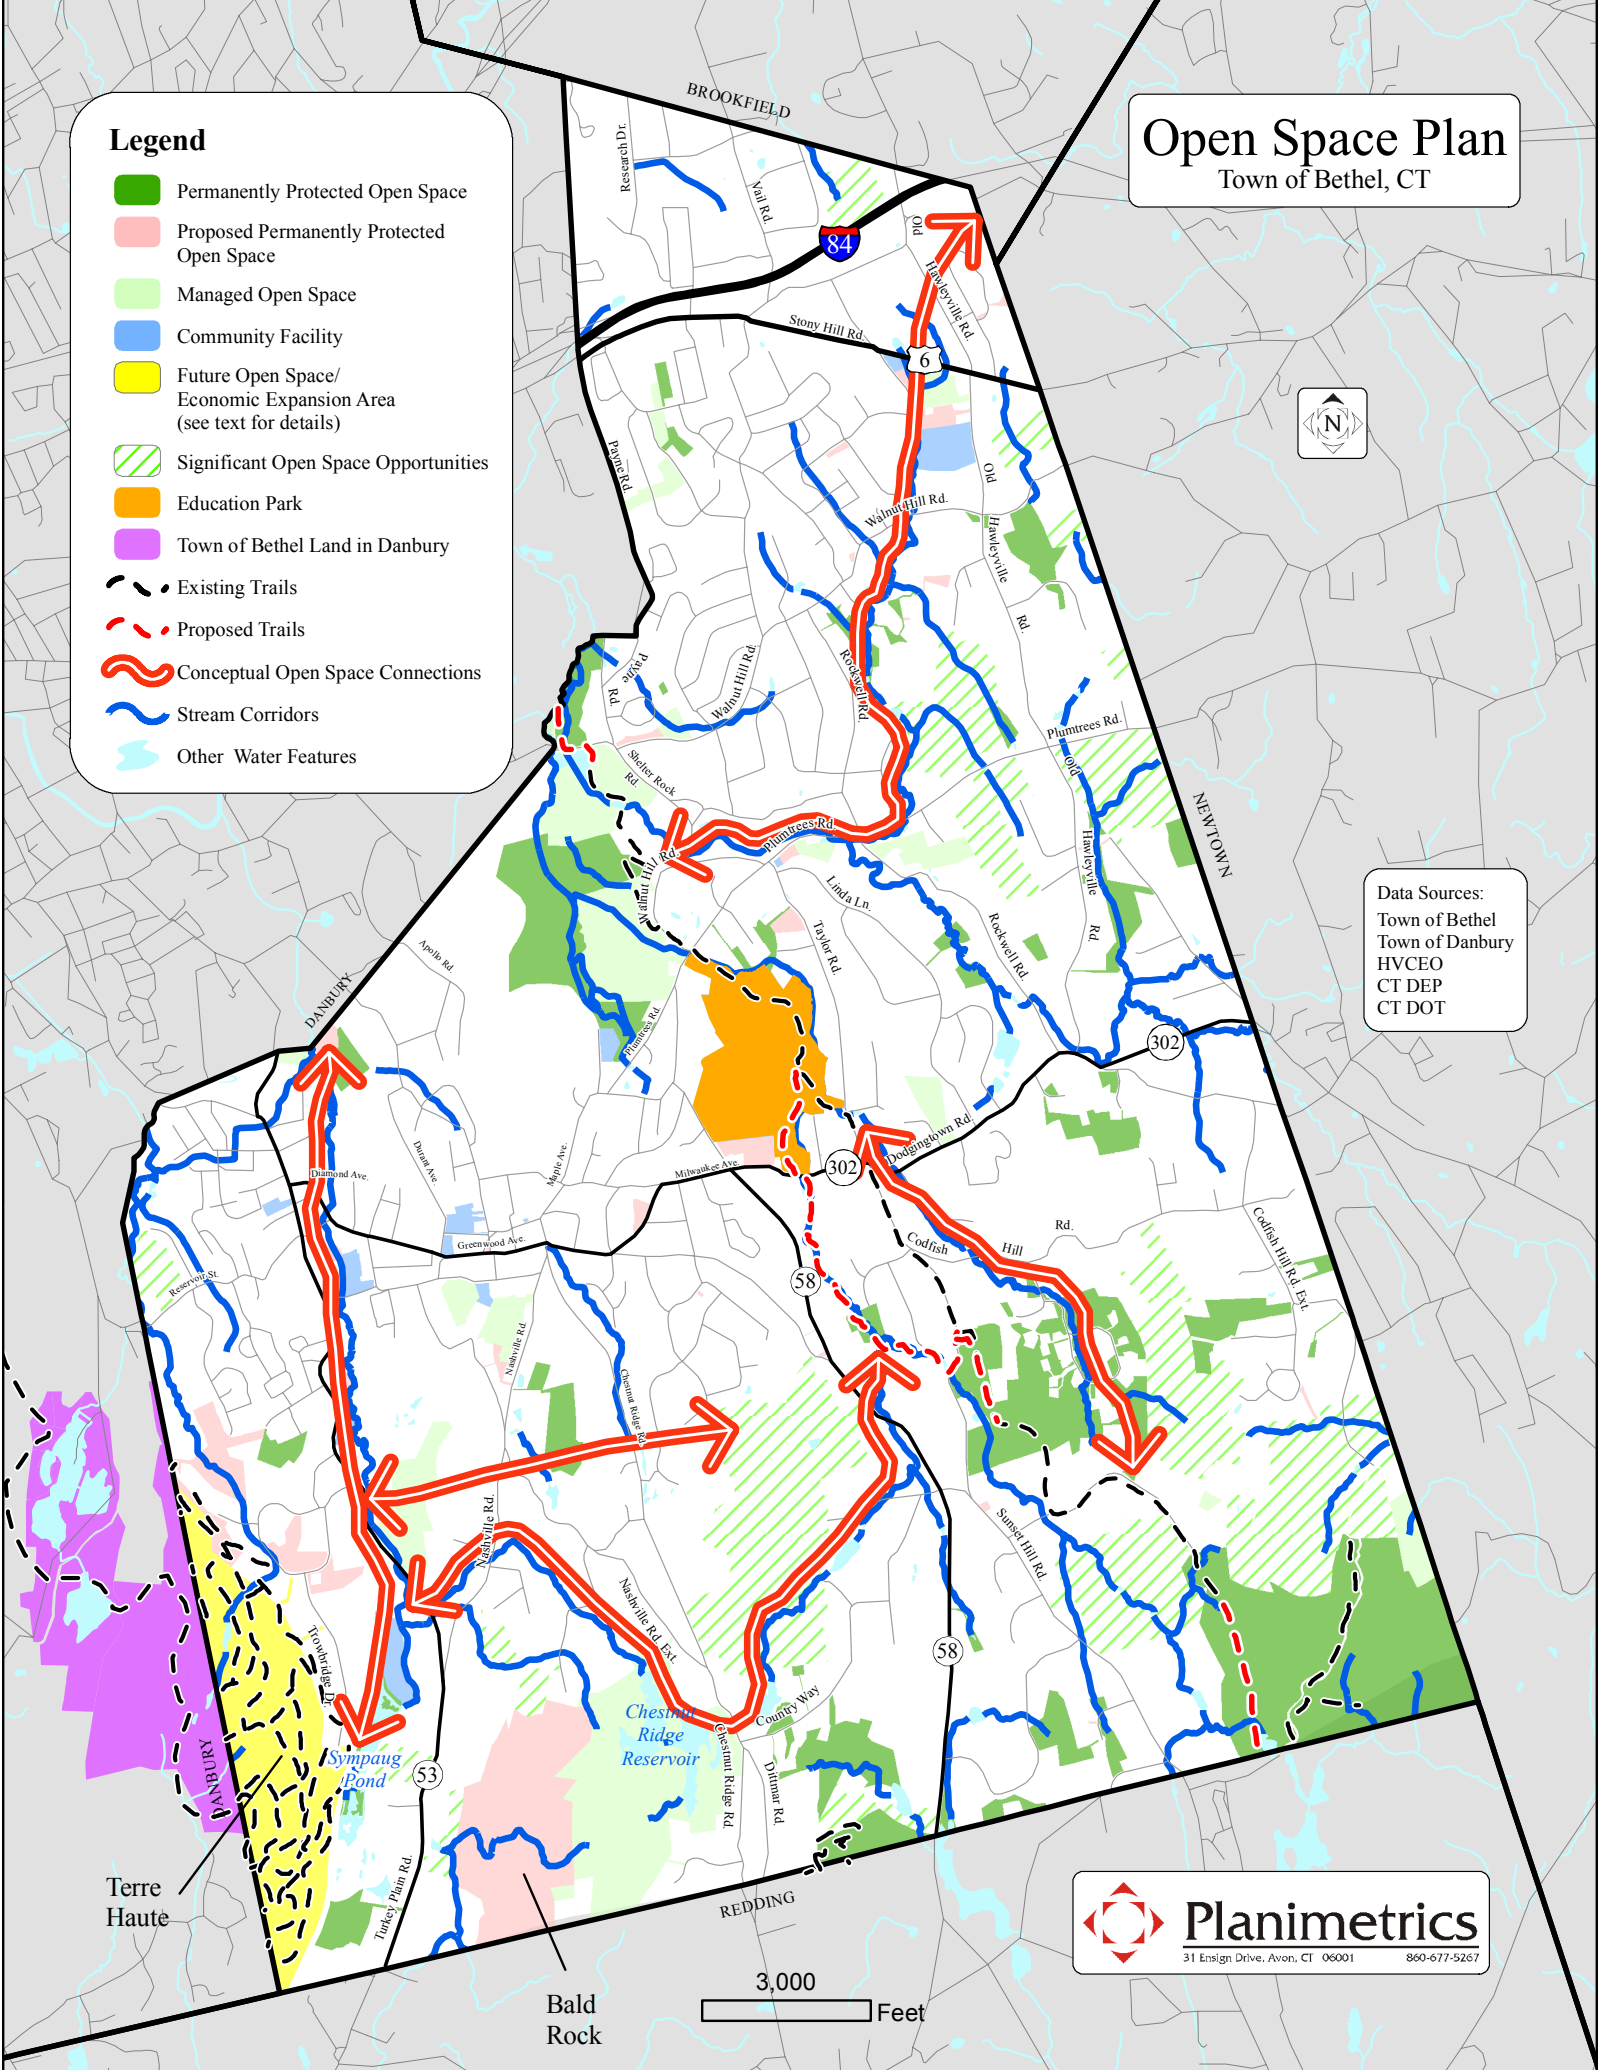

# Open Space Plan

Town of Bethel, CT

## Legend

- Permanently Protected Open Space
- Proposed Permanently Protected Open Space
- Managed Open Space
- Community Facility
- Future Open Space/  
Economic Expansion Area  
(see text for details)
- Significant Open Space Opportunities
- Education Park
- Town of Bethel Land in Danbury
- Existing Trails
- Proposed Trails
- Conceptual Open Space Connections
- Stream Corridors
- Other Water Features

Data Sources:  
 Town of Bethel  
 Town of Danbury  
 HVCEO  
 CT DEP  
 CT DOT

3,000  
 Feet

Terre Haute

Bald Rock