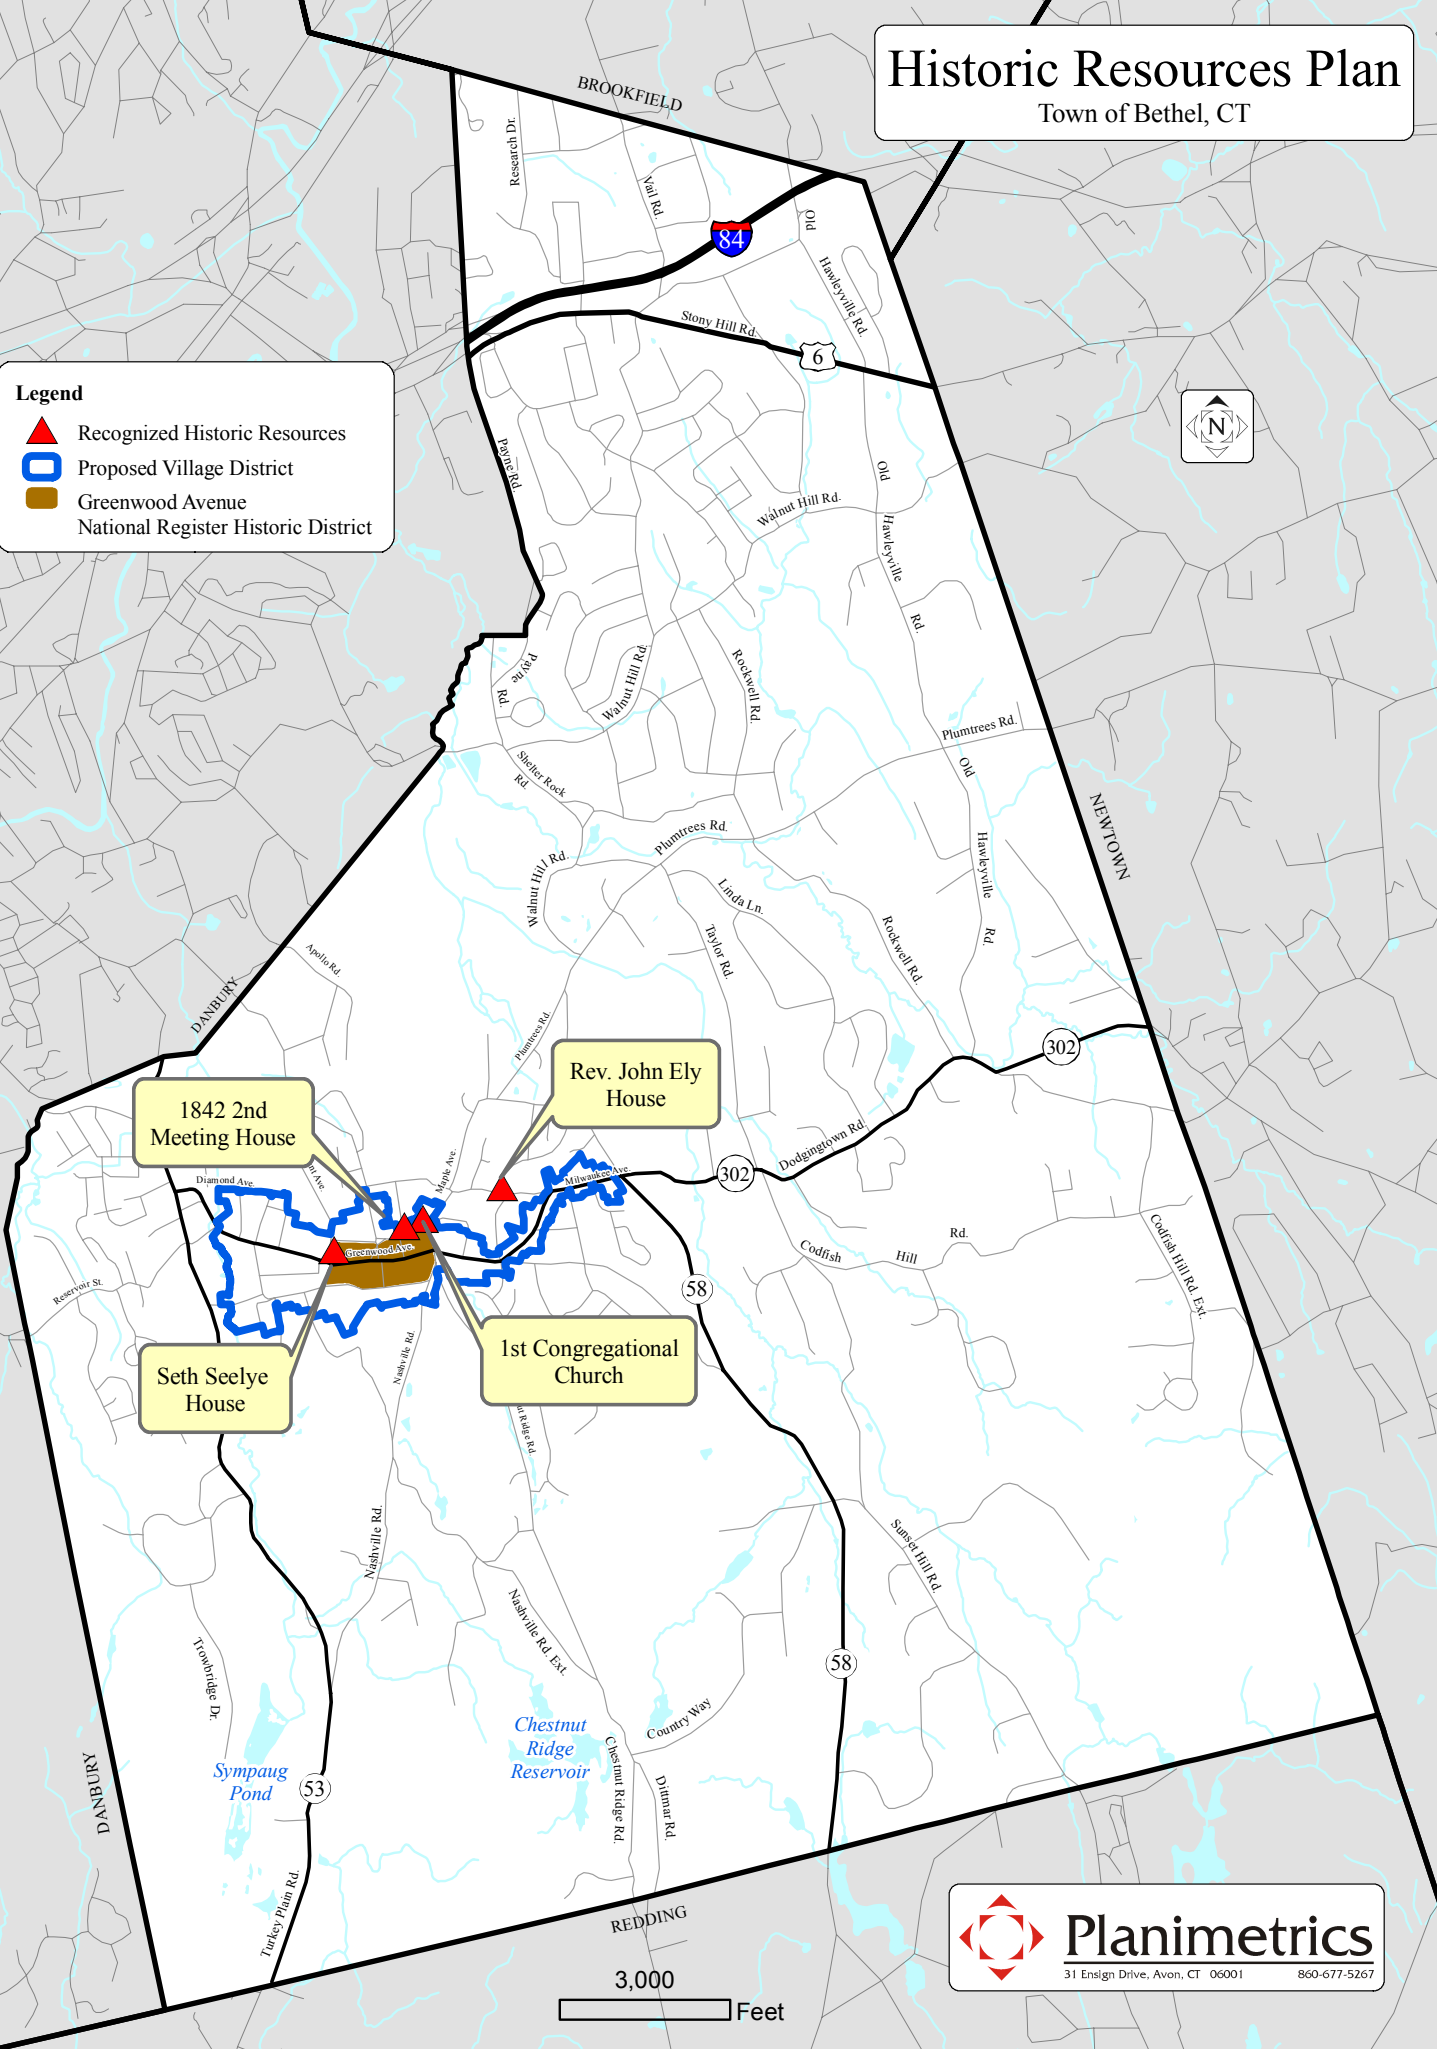

Historic Resources Plan

Town of Bethel, CT

Legend

-  Recognized Historic Resources
-  Proposed Village District
-  Greenwood Avenue National Register Historic District

1842 2nd Meeting House

Rev. John Ely House

Seth Seelye House

1st Congregational Church

Chestnut Ridge Reservoir

Sympaug Pond

Planimetrics
 31 Ensign Drive, Avon, CT 06001 860-677-5267