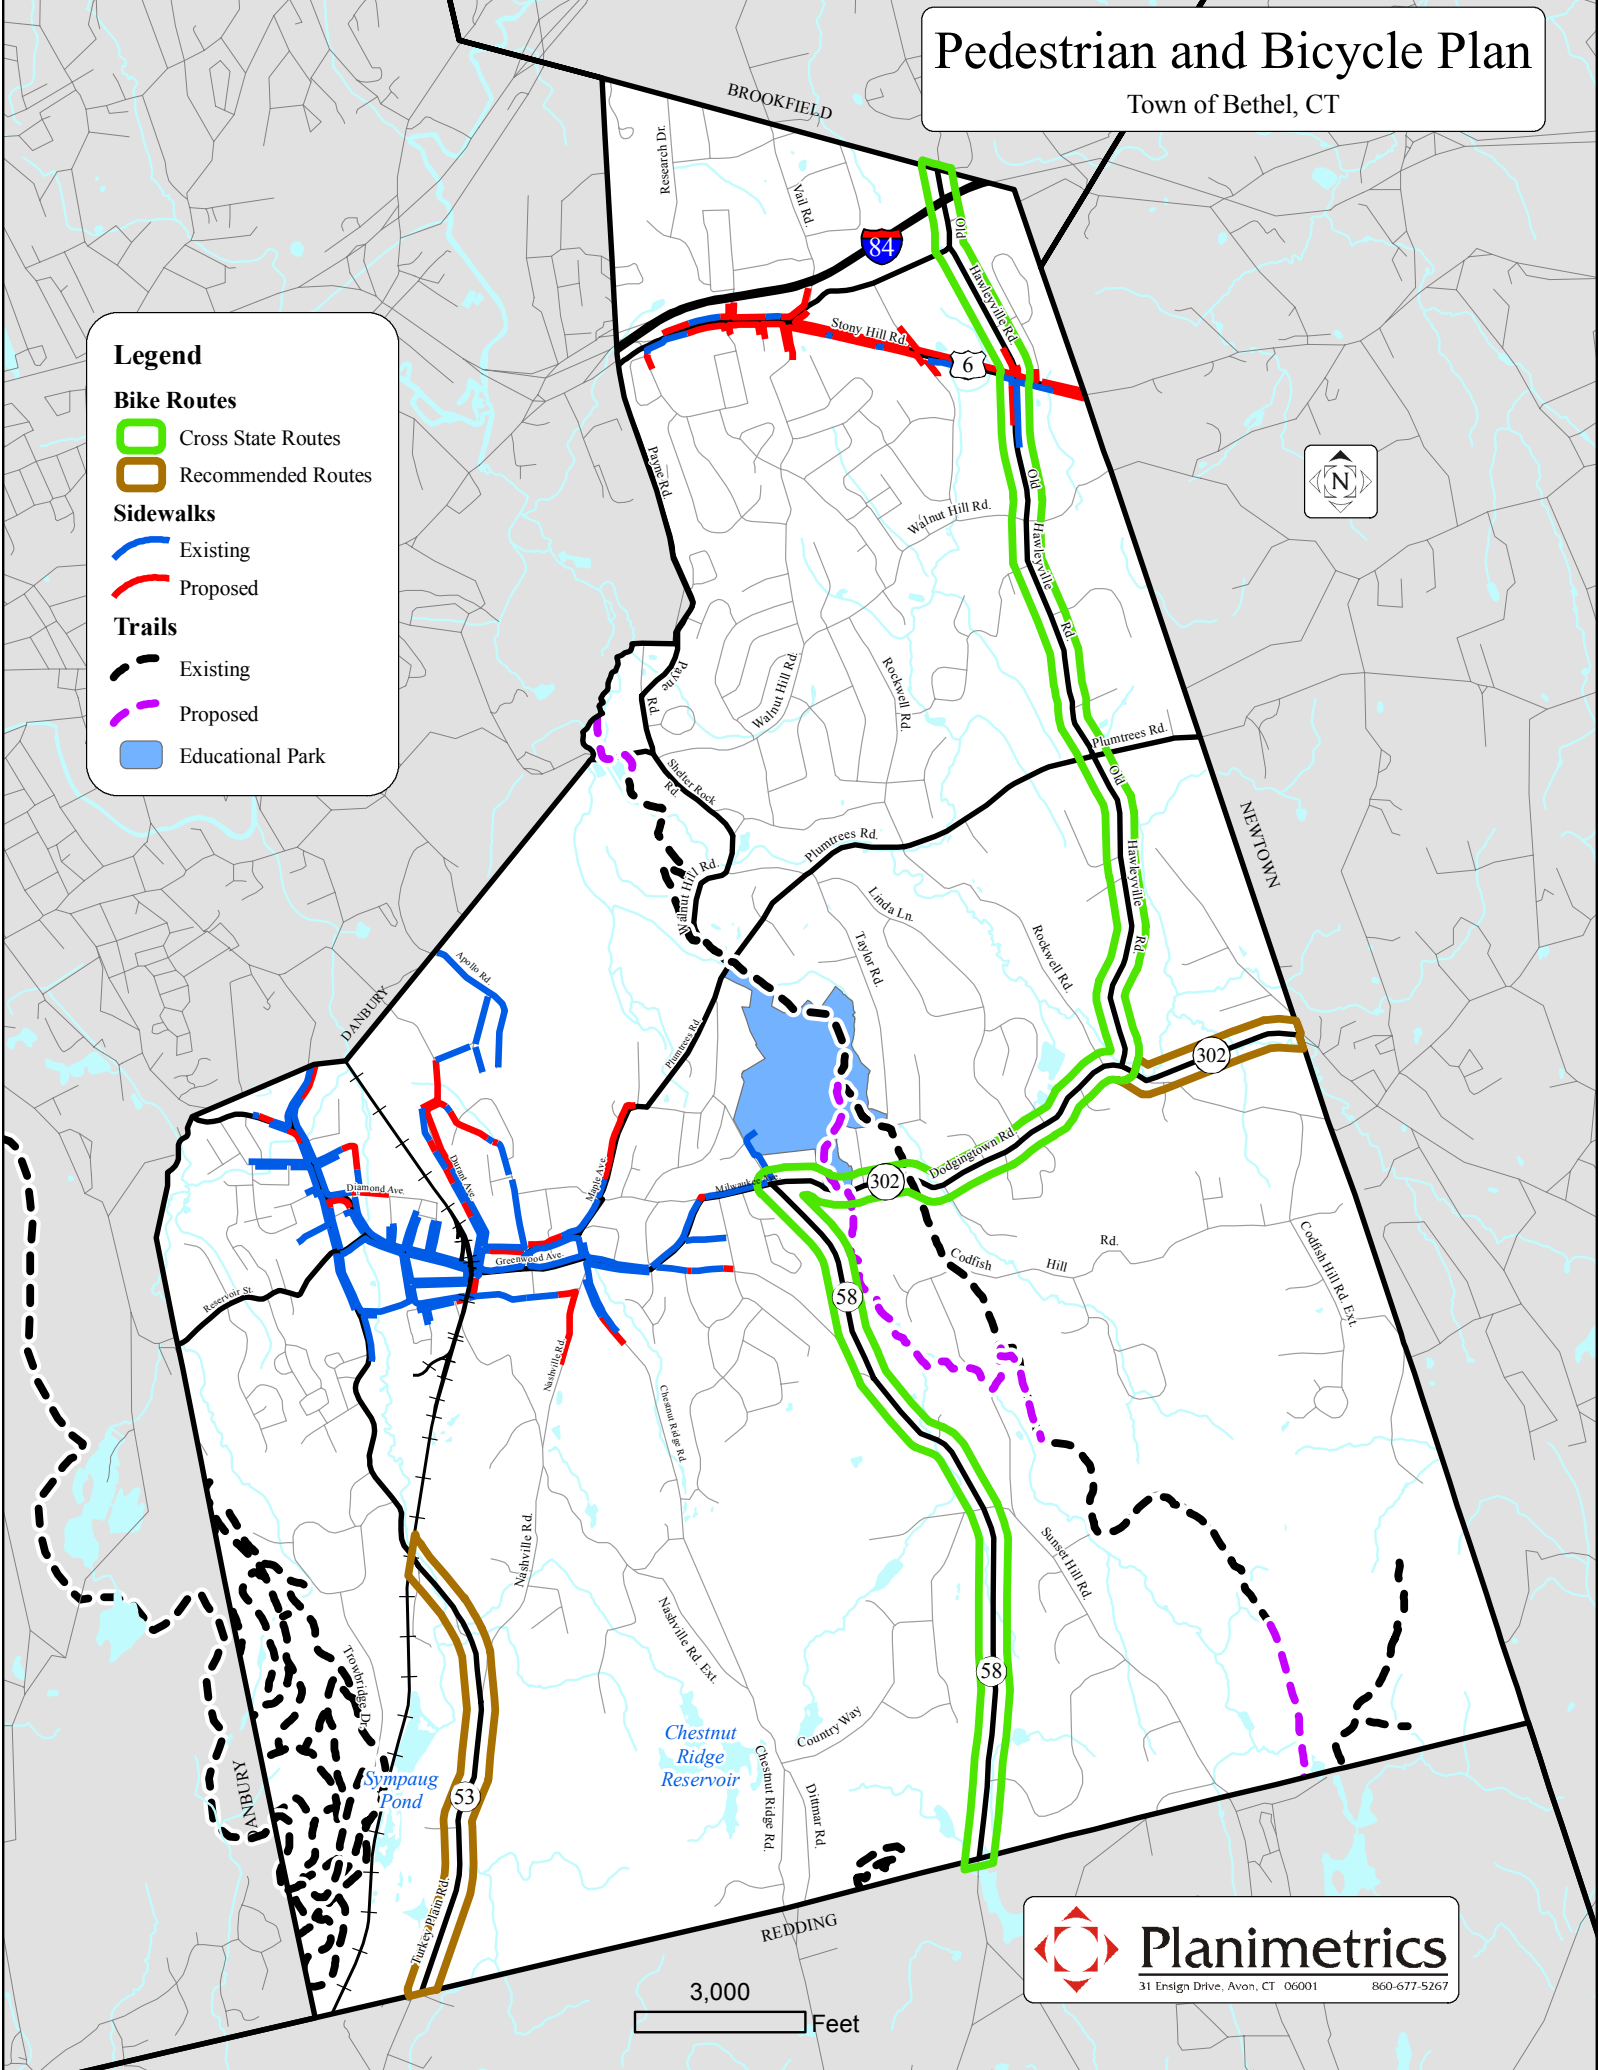

Pedestrian and Bicycle Plan

Town of Bethel, CT

Legend

Bike Routes

-  Cross State Routes
-  Recommended Routes

Sidewalks

-  Existing
-  Proposed

Trails

-  Existing
-  Proposed
-  Educational Park

3,000 Feet

Planimetrics
31 Ensign Drive, Avon, CT 06001 860-677-5267